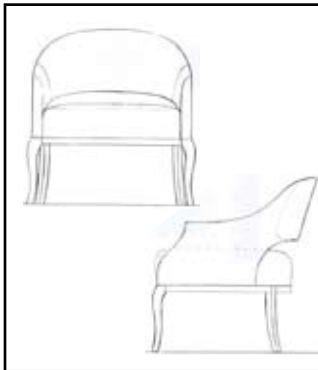

# STICKLEY FINE UPHOLSTERY

96-9729-CH  
**Milan Chair**  
*Outside W27 D35 H36*  
*Inside W27 D22*  
*Arm Height Armless*  
*Seat Height 19*  
*Available in leather*

96-9730-CH  
**Hudson Chair**  
*Outside W28 D32 H35*  
*Inside W21 D20½*  
*Arm Height 20½*  
*Seat Height 19½*  
*Available in leather*

96-9724-84  
**Buckhead Sofa**  
*Outside L84 D41½ H35*  
*Inside L72 D17*  
*Arm Height 23*  
*Seat Height 20½*  
*Available in fabric only*

96-9732-CH  
**Berkeley Chair**  
*Outside W29 D29½ H32*  
*Inside W19½ D20½*  
*Arm Height 26*  
*Seat Height 20*  
*Available in leather*

96-9731-CH  
**Radius Chair**  
*Outside W D H*  
*Inside W D*  
*Arm Height*  
*Seat Height*  
*Available in leather*

96-9725-82  
**Sherwood Sofa**  
*Outside L82 D38 H36*  
*Inside L71 D21½*  
*Arm Height 28½*  
*Seat Height 21*  
*Available in fabric only*